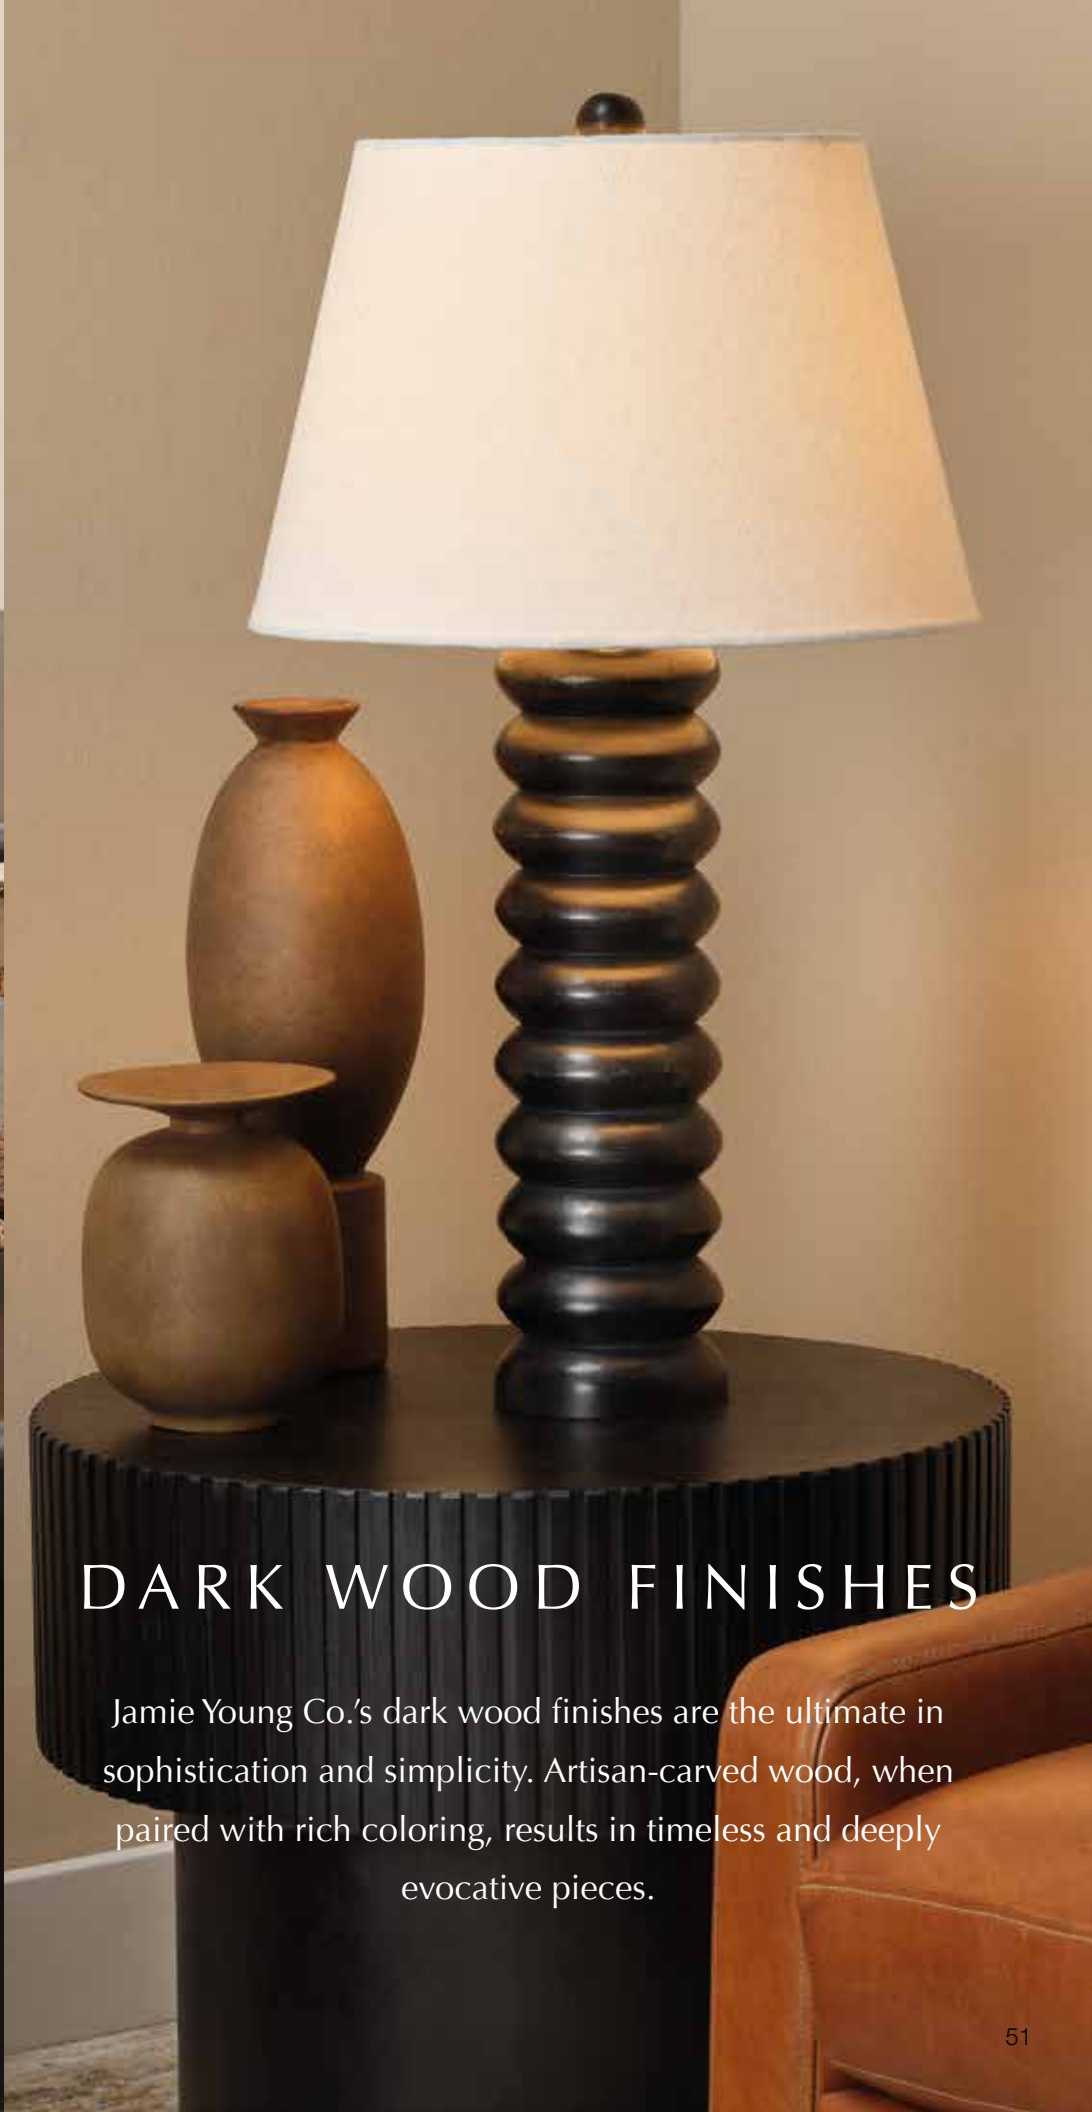

DARK WOOD FINISHES

Jamie Young Co.'s dark wood finishes are the ultimate in sophistication and simplicity. Artisan-carved wood, when paired with rich coloring, results in timeless and deeply evocative pieces.