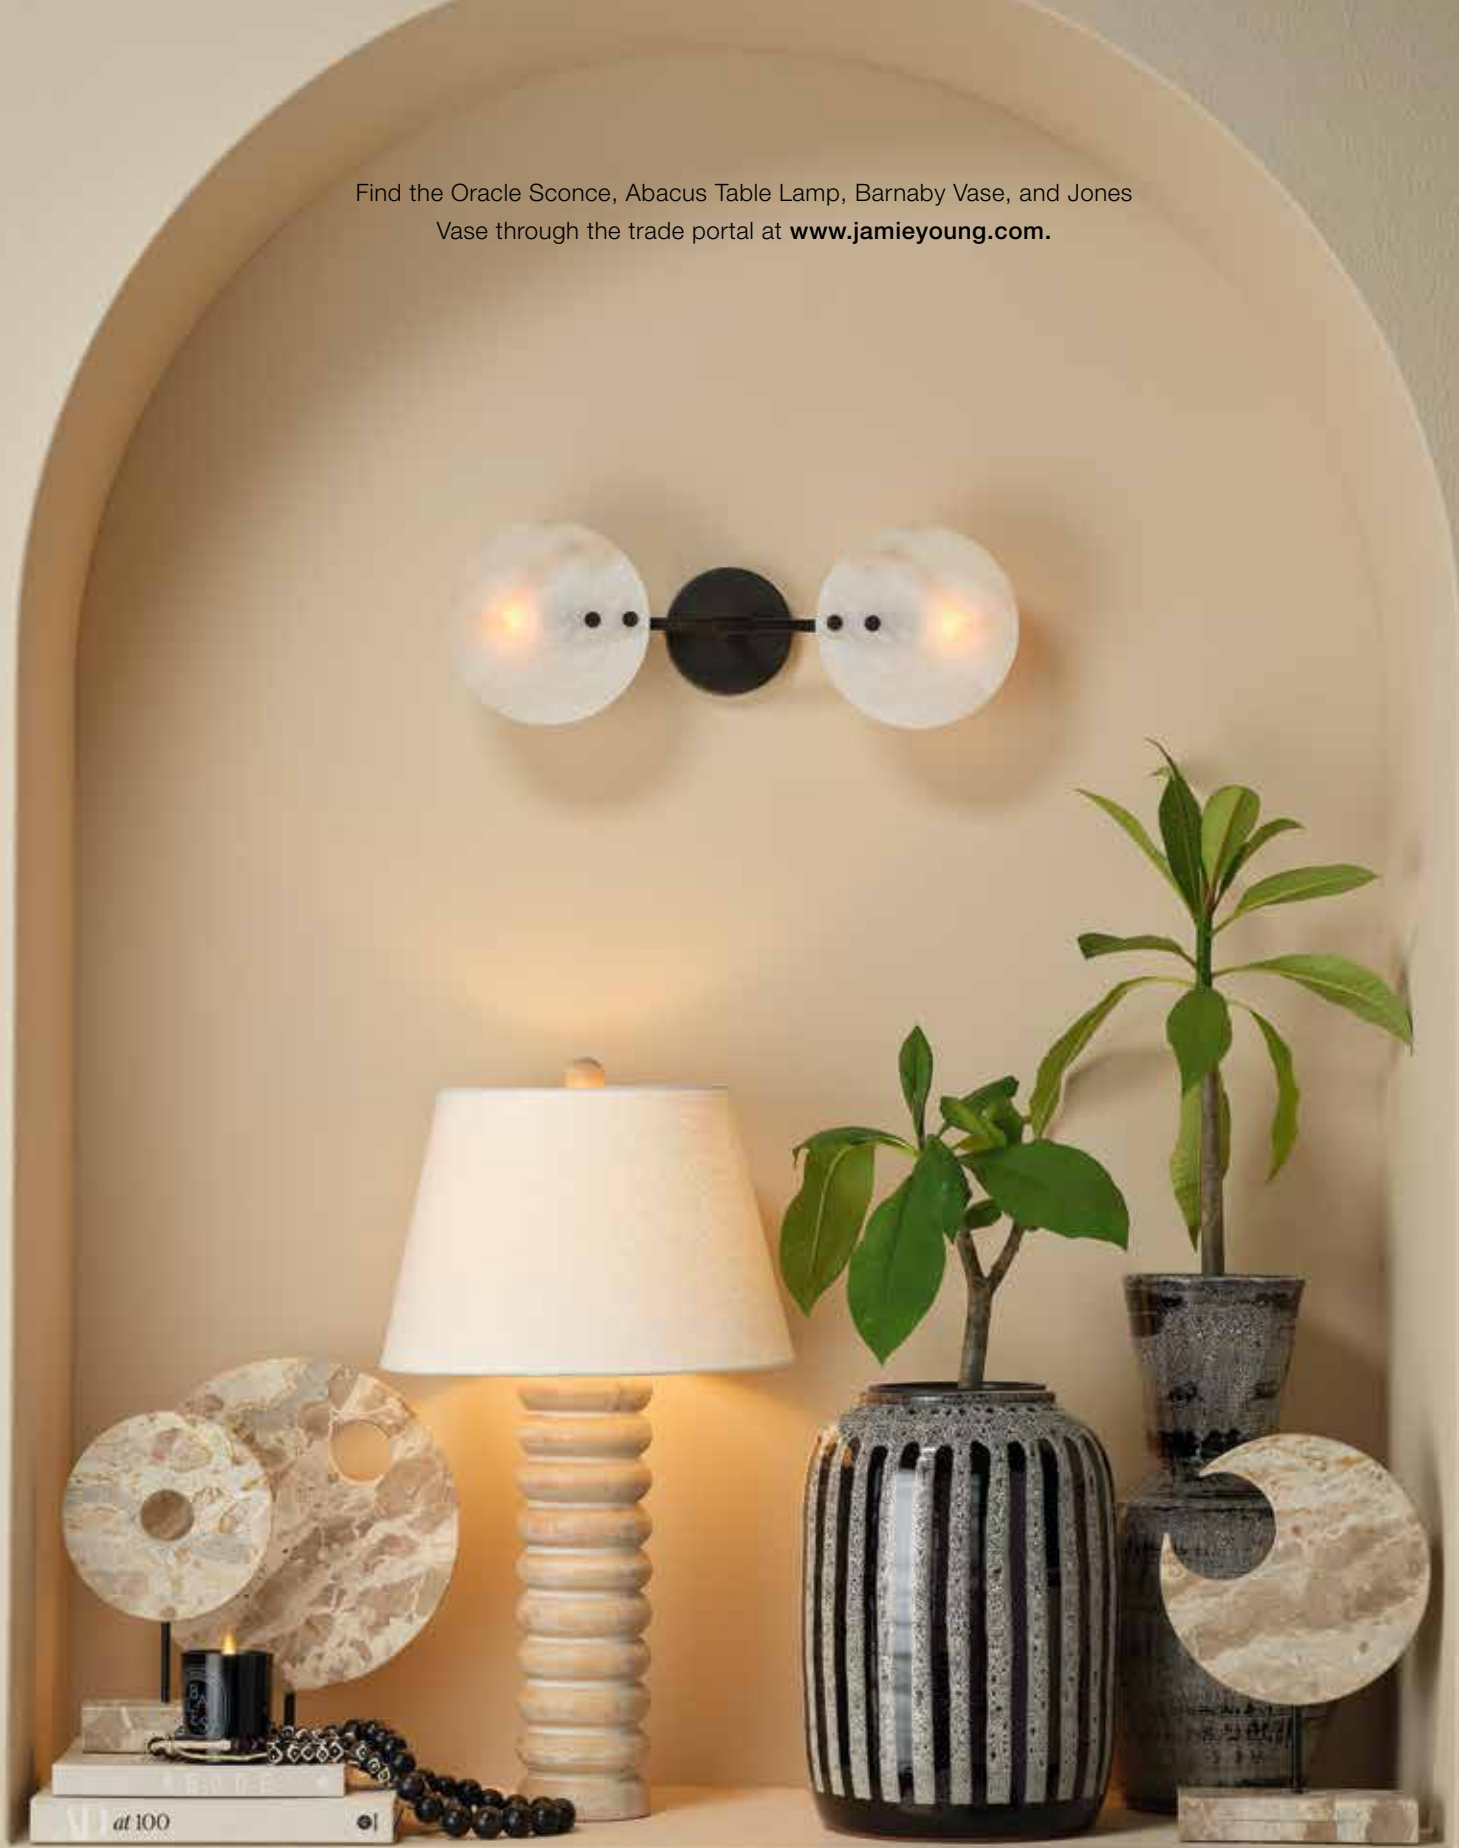

Find the Oracle Sconce, Abacus Table Lamp, Barnaby Vase, and Jones Vase through the trade portal at www.jamieyoung.com.

These dramatic sculptures use cream colored marble to reflect and respect the beauty of celestial objects. The intrinsic veining and shading of the natural stone nods to the rocky formations of our constant companions in the sky. They are sized to make a strong visual impact, and are a wonderful way to add height to any tabletop display. No two will be identical.

1. **NEW** Crescent Marble Stand: 7CRES-MARB - 15"h x 10"w x 2"d
2. **NEW** Satellite Marble Stand: 7SATE-MARB - 17"h x 13"w x 3"d
3. **NEW** Soleil Marble Stand: 7SOLE-MARB - 13"h x 8"w x 2"d

View the entire collection at www.jamieyoung.com **trade portal** | 119