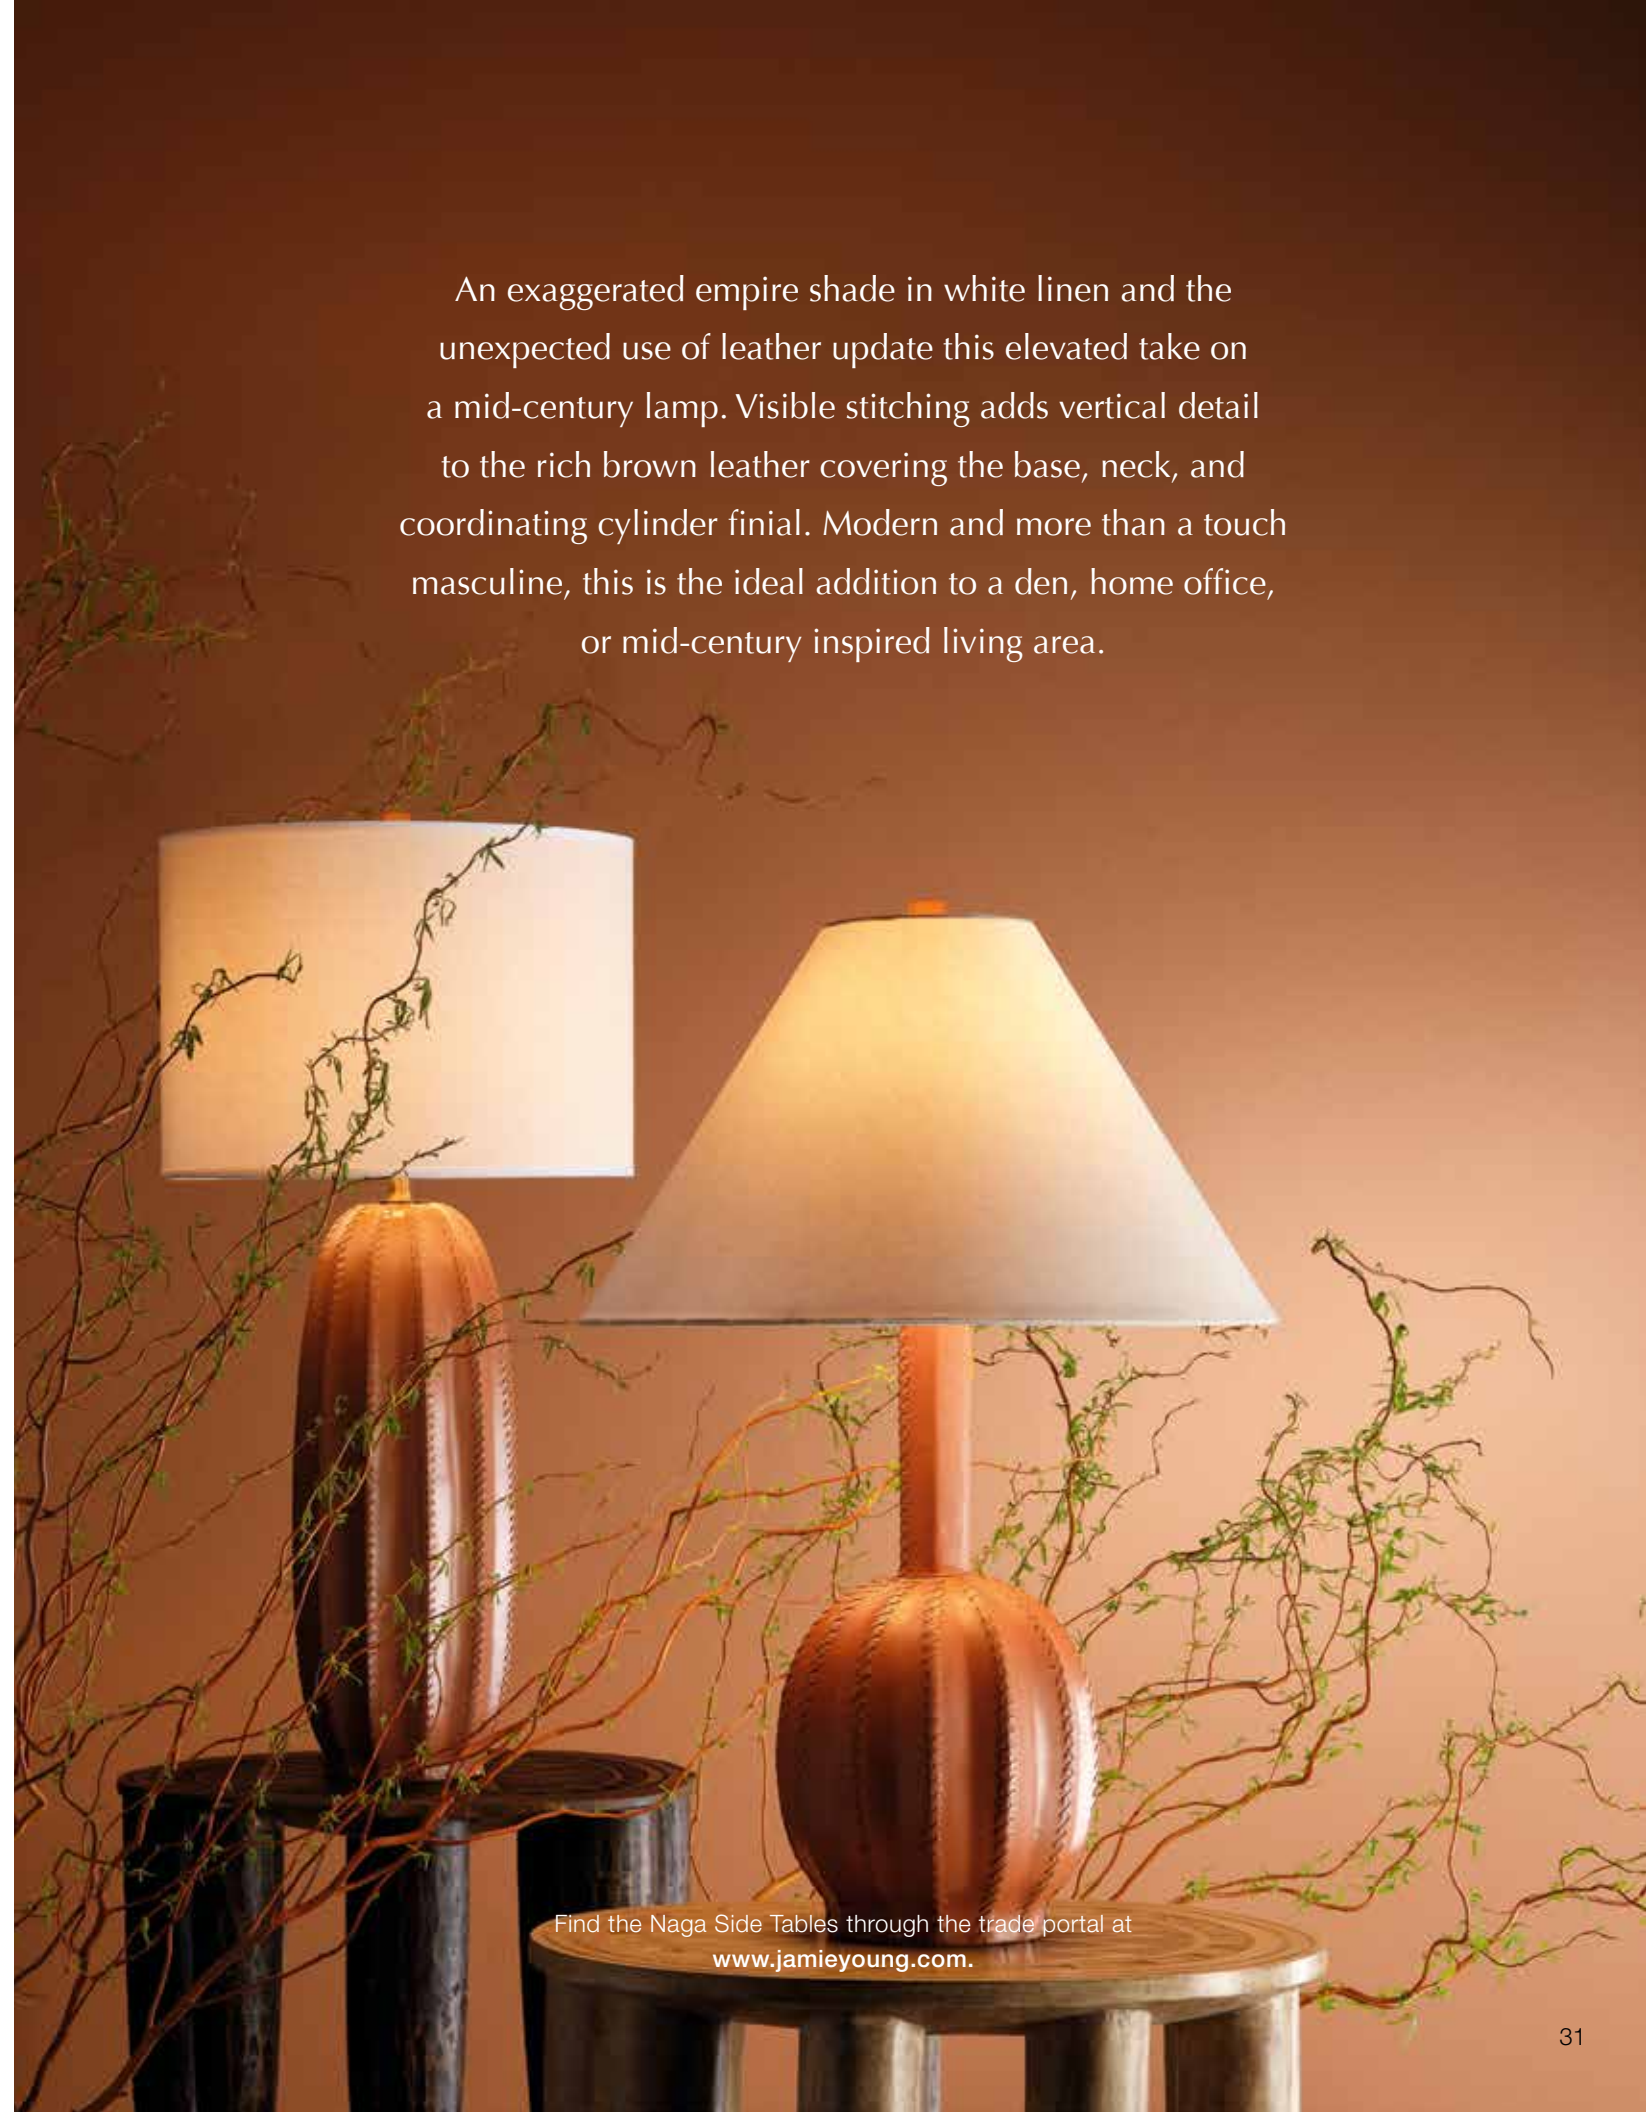

1

2

1. Beckham Table Lamp: 1BECK-TLCA - 36.5”h x 18”dia  
2. Cole Table Lamp: 1COLE-TLCA - 30.5”h x 20”dia

An exaggerated empire shade in white linen and the unexpected use of leather update this elevated take on a mid-century lamp. Visible stitching adds vertical detail to the rich brown leather covering the base, neck, and coordinating cylinder finial. Modern and more than a touch masculine, this is the ideal addition to a den, home office, or mid-century inspired living area.