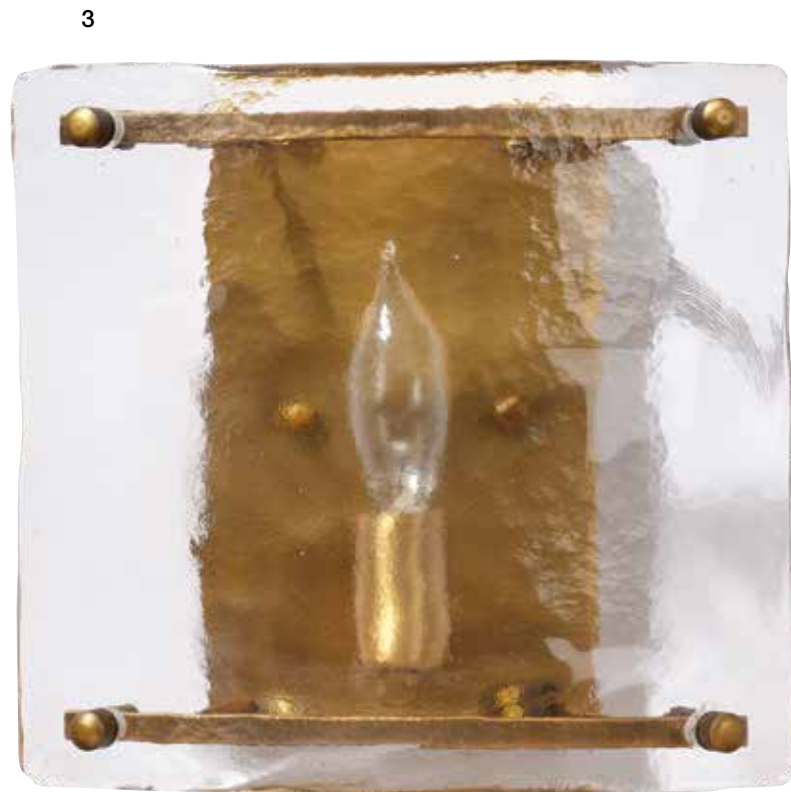

**NEW Oracle Sconce:** 4ORAC-ALAB - 22.5"h x 8"w x 5"d

78 | View the entire collection at [www.jamieyoung.com](http://www.jamieyoung.com) **trade portal**

Find the Utopia Table Lamp, Chandler Rectangle Mirror, Eden Box, Palm Marquetry Box, and Rhine Hurricane through the trade portal at [www.jamieyoung.com](http://www.jamieyoung.com).

1. **Best Seller** Delphi Wall Sconce: 4DELP-SCAB - 13"h x 5"w x 5.5"d  
2. Small Upsala Alabaster Flush Mount Ceiling Light: 5UPSA-SMAL - 6"h x 11.5"dia  
3. Large Upsala Alabaster Flush Mount Ceiling Light: 5UPSA-LGAL - 6"h x 15"dia

1. **Whitworth Sconce Small:** 4WHIT-SMAB - 13.5"h x 5.5"w x 5.5"d
2. **Glenn Glass Double Wall Sconce:** 4GLEN-DBAB - 8.5"h x 14"w x 4"d
3. **Best Seller Glenn Glass Sconce:** 4GLEN-SSAB - 8.5"h x 9.5"w x 4"d
4. **Best Seller Capsule Wall Sconce:** 4CAPS-SCAB - 13.5"h x 5.25"w x 5"d
5. **Small Orbit Flush Mount Ceiling Light:** 5ORBI-SMAB - 4.5"h x 14"dia