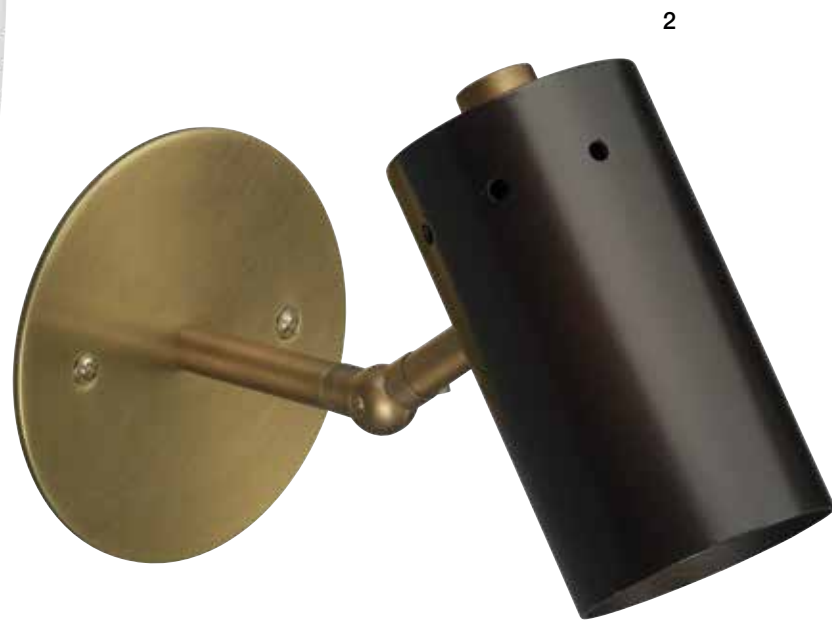

1. **Best Seller** Delphi Wall Sconce: 4DELP-SCOB - 13"h x 5"w x 5.5"d
2. **Best Seller** Milano Wall Sconce: 4MILA-SCOB - 4.5"h x 2.5"w x 8"d
3. Glenn Glass Double Wall Sconce: 4GLEN-DBOB - 8.5"h x 14"w x 4"d
4. Glenn Glass Sconce: 4GLEN-SSOB - 8.5"h x 9.5"w x 4"d