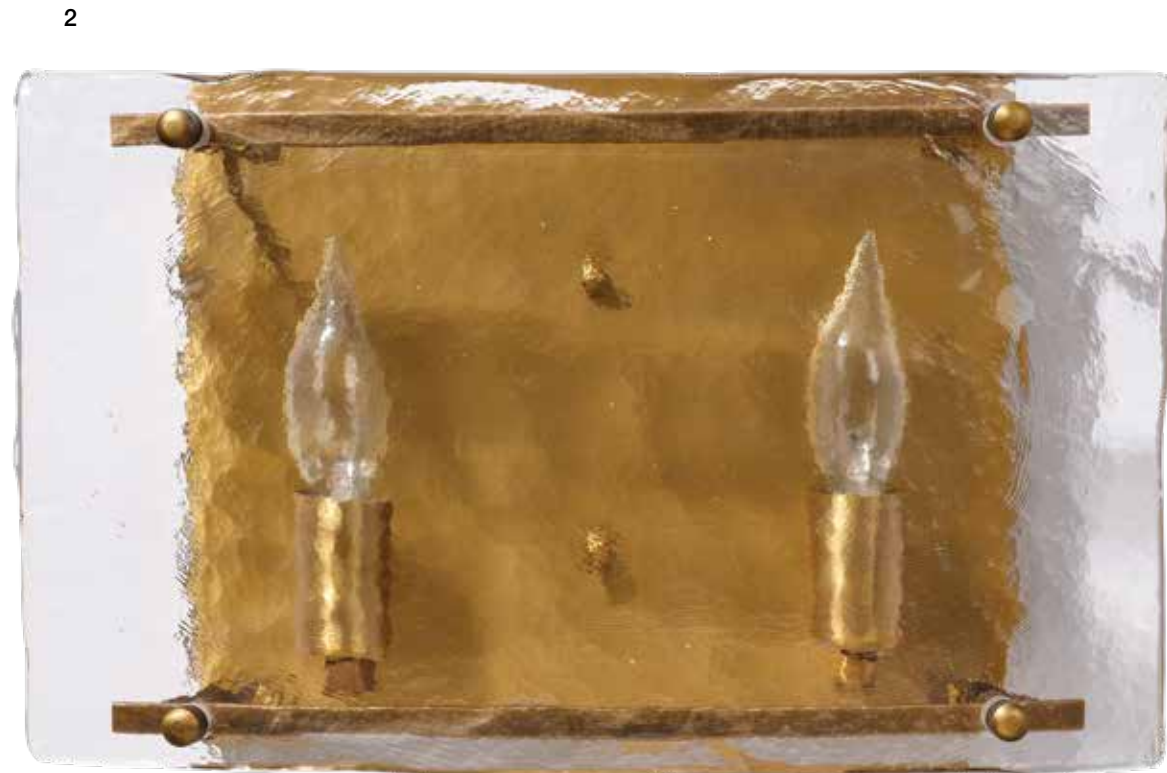

1. **Whitworth Sconce Small:** 4WHIT-SMAB - 13.5"h x 5.5"w x 5.5"d
2. **Glenn Glass Double Wall Sconce:** 4GLEN-DBAB - 8.5"h x 14"w x 4"d
3. **Best Seller Glenn Glass Sconce:** 4GLEN-SSAB - 8.5"h x 9.5"w x 4"d
4. **Best Seller Capsule Wall Sconce:** 4CAPS-SCAB - 13.5"h x 5.25"w x 5"d
5. **Small Orbit Flush Mount Ceiling Light:** 5ORBI-SMAB - 4.5"h x 14"dia