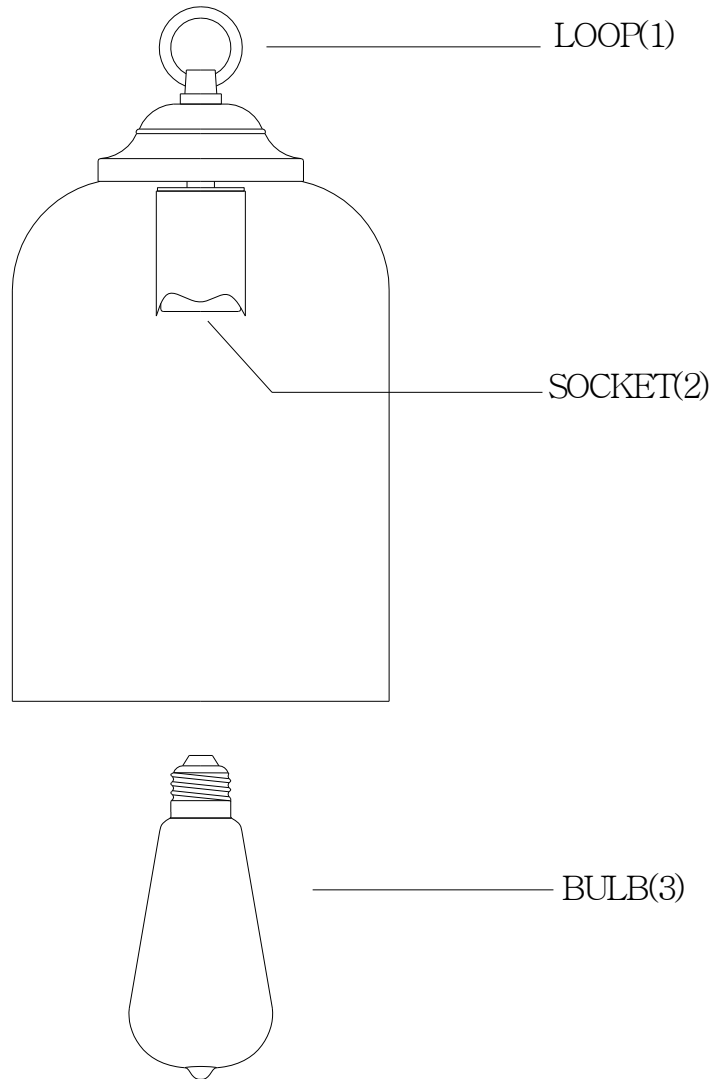

LIGHTING

ITEM NO : 7-701-1-SN

7-700-1-13

7-700-1-109

INSTALLATION INSTRUCTIONS

1. Carefully remove the fixture out of the carton, and check that all parts are included referring to the above illustration. Make sure not to misplace any parts that are needed for the installation;
2. Install the bulb(3) into socket(1);
3. The fixture is assembled!